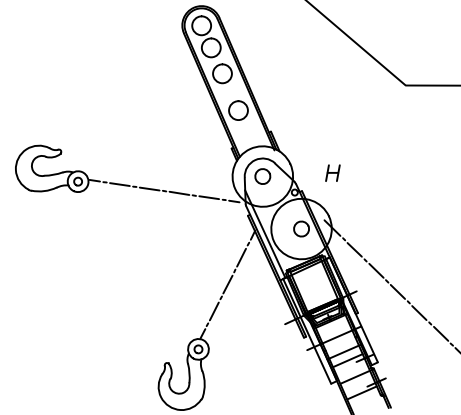

Type: FORCONE 120 T OMARS RECOVERY

2015

438-050A

P