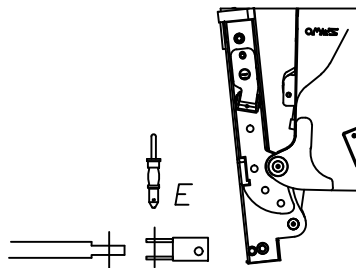

Type: FORCONE 120 T OMARS RECOVERY

2015

438-050A

P