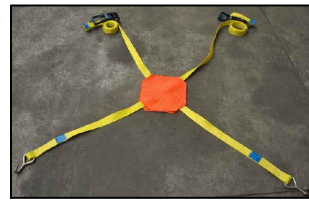

Type: FORCONE 120 T OMARS RECOVERY

2015

438-050A

P