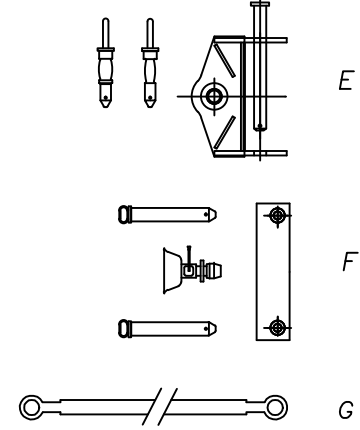

Type: FORCONE 120 T OMARS RECOVERY

2015

438-050A

P