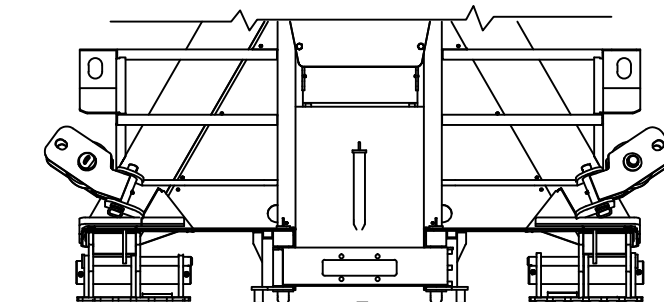

Type: FORCONE 120 T OMARS RECOVERY

2015

438-050A

P